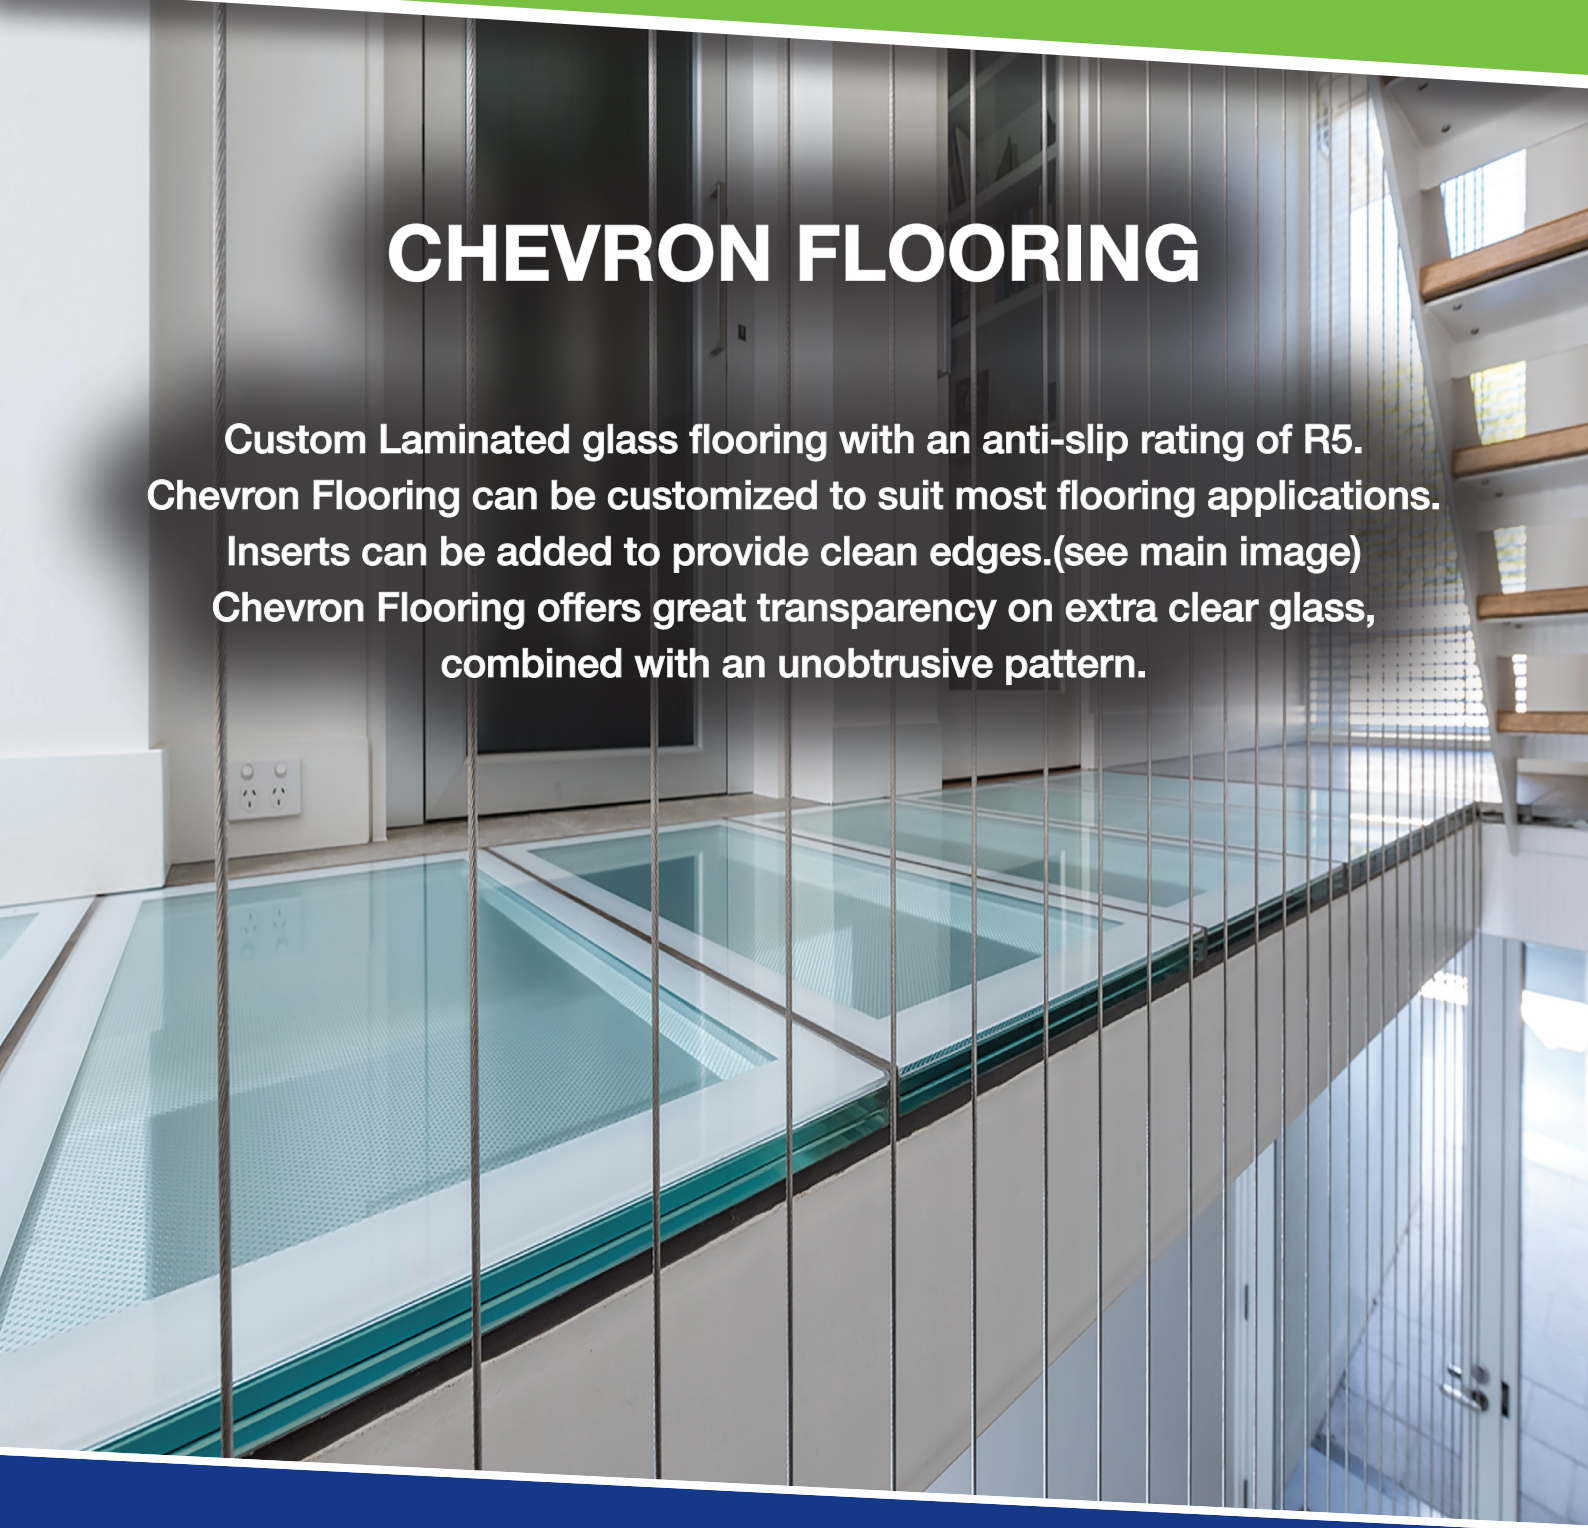

# Chevron Glass

CUSTOM LAMINATED SAFETY GLASS

## CHEVRON FLOORING

Custom Laminated glass flooring with an anti-slip rating of R5. Chevron Flooring can be customized to suit most flooring applications. Inserts can be added to provide clean edges.(see main image) Chevron Flooring offers great transparency on extra clear glass, combined with an unobtrusive pattern.